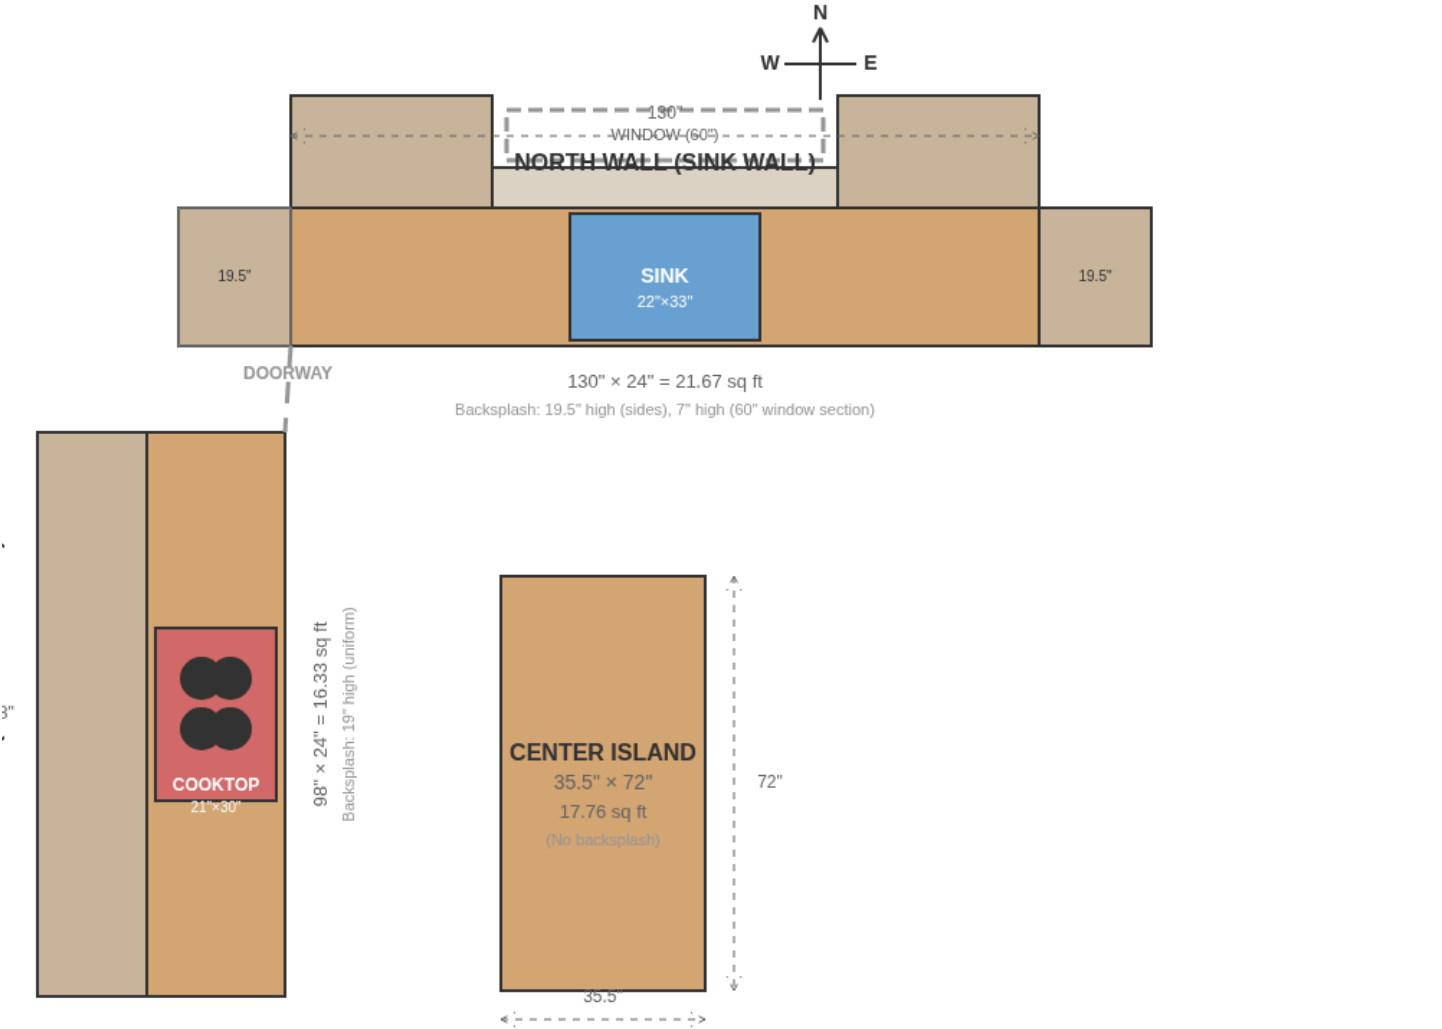

# Kitchen Layout - Overhead View

2401 Carleton St, Berkeley, CA

**TOTALS:**

Total Countertop Area: 55.76 sq ft

**Backsplash Components (with 60" window):**

- North wall (back): 25.39 sq ft  
[Formula:  $30.6 - (0.0868 \times 60) = 25.39$ ]
- North end caps (sides): 7.80 sq ft  
[2 pieces x 19.5" x 24"]
- West wall: 12.93 sq ft

**TOTAL BACKSPLASH: 46.12 sq ft**

- Countertops (24" deep)
- Backsplash (19" & 19.5" high)
- Lower Backsplash (7" high under window)
- Sink Cutout (22" x 33")
- Cooktop Cutout (21" x 30")