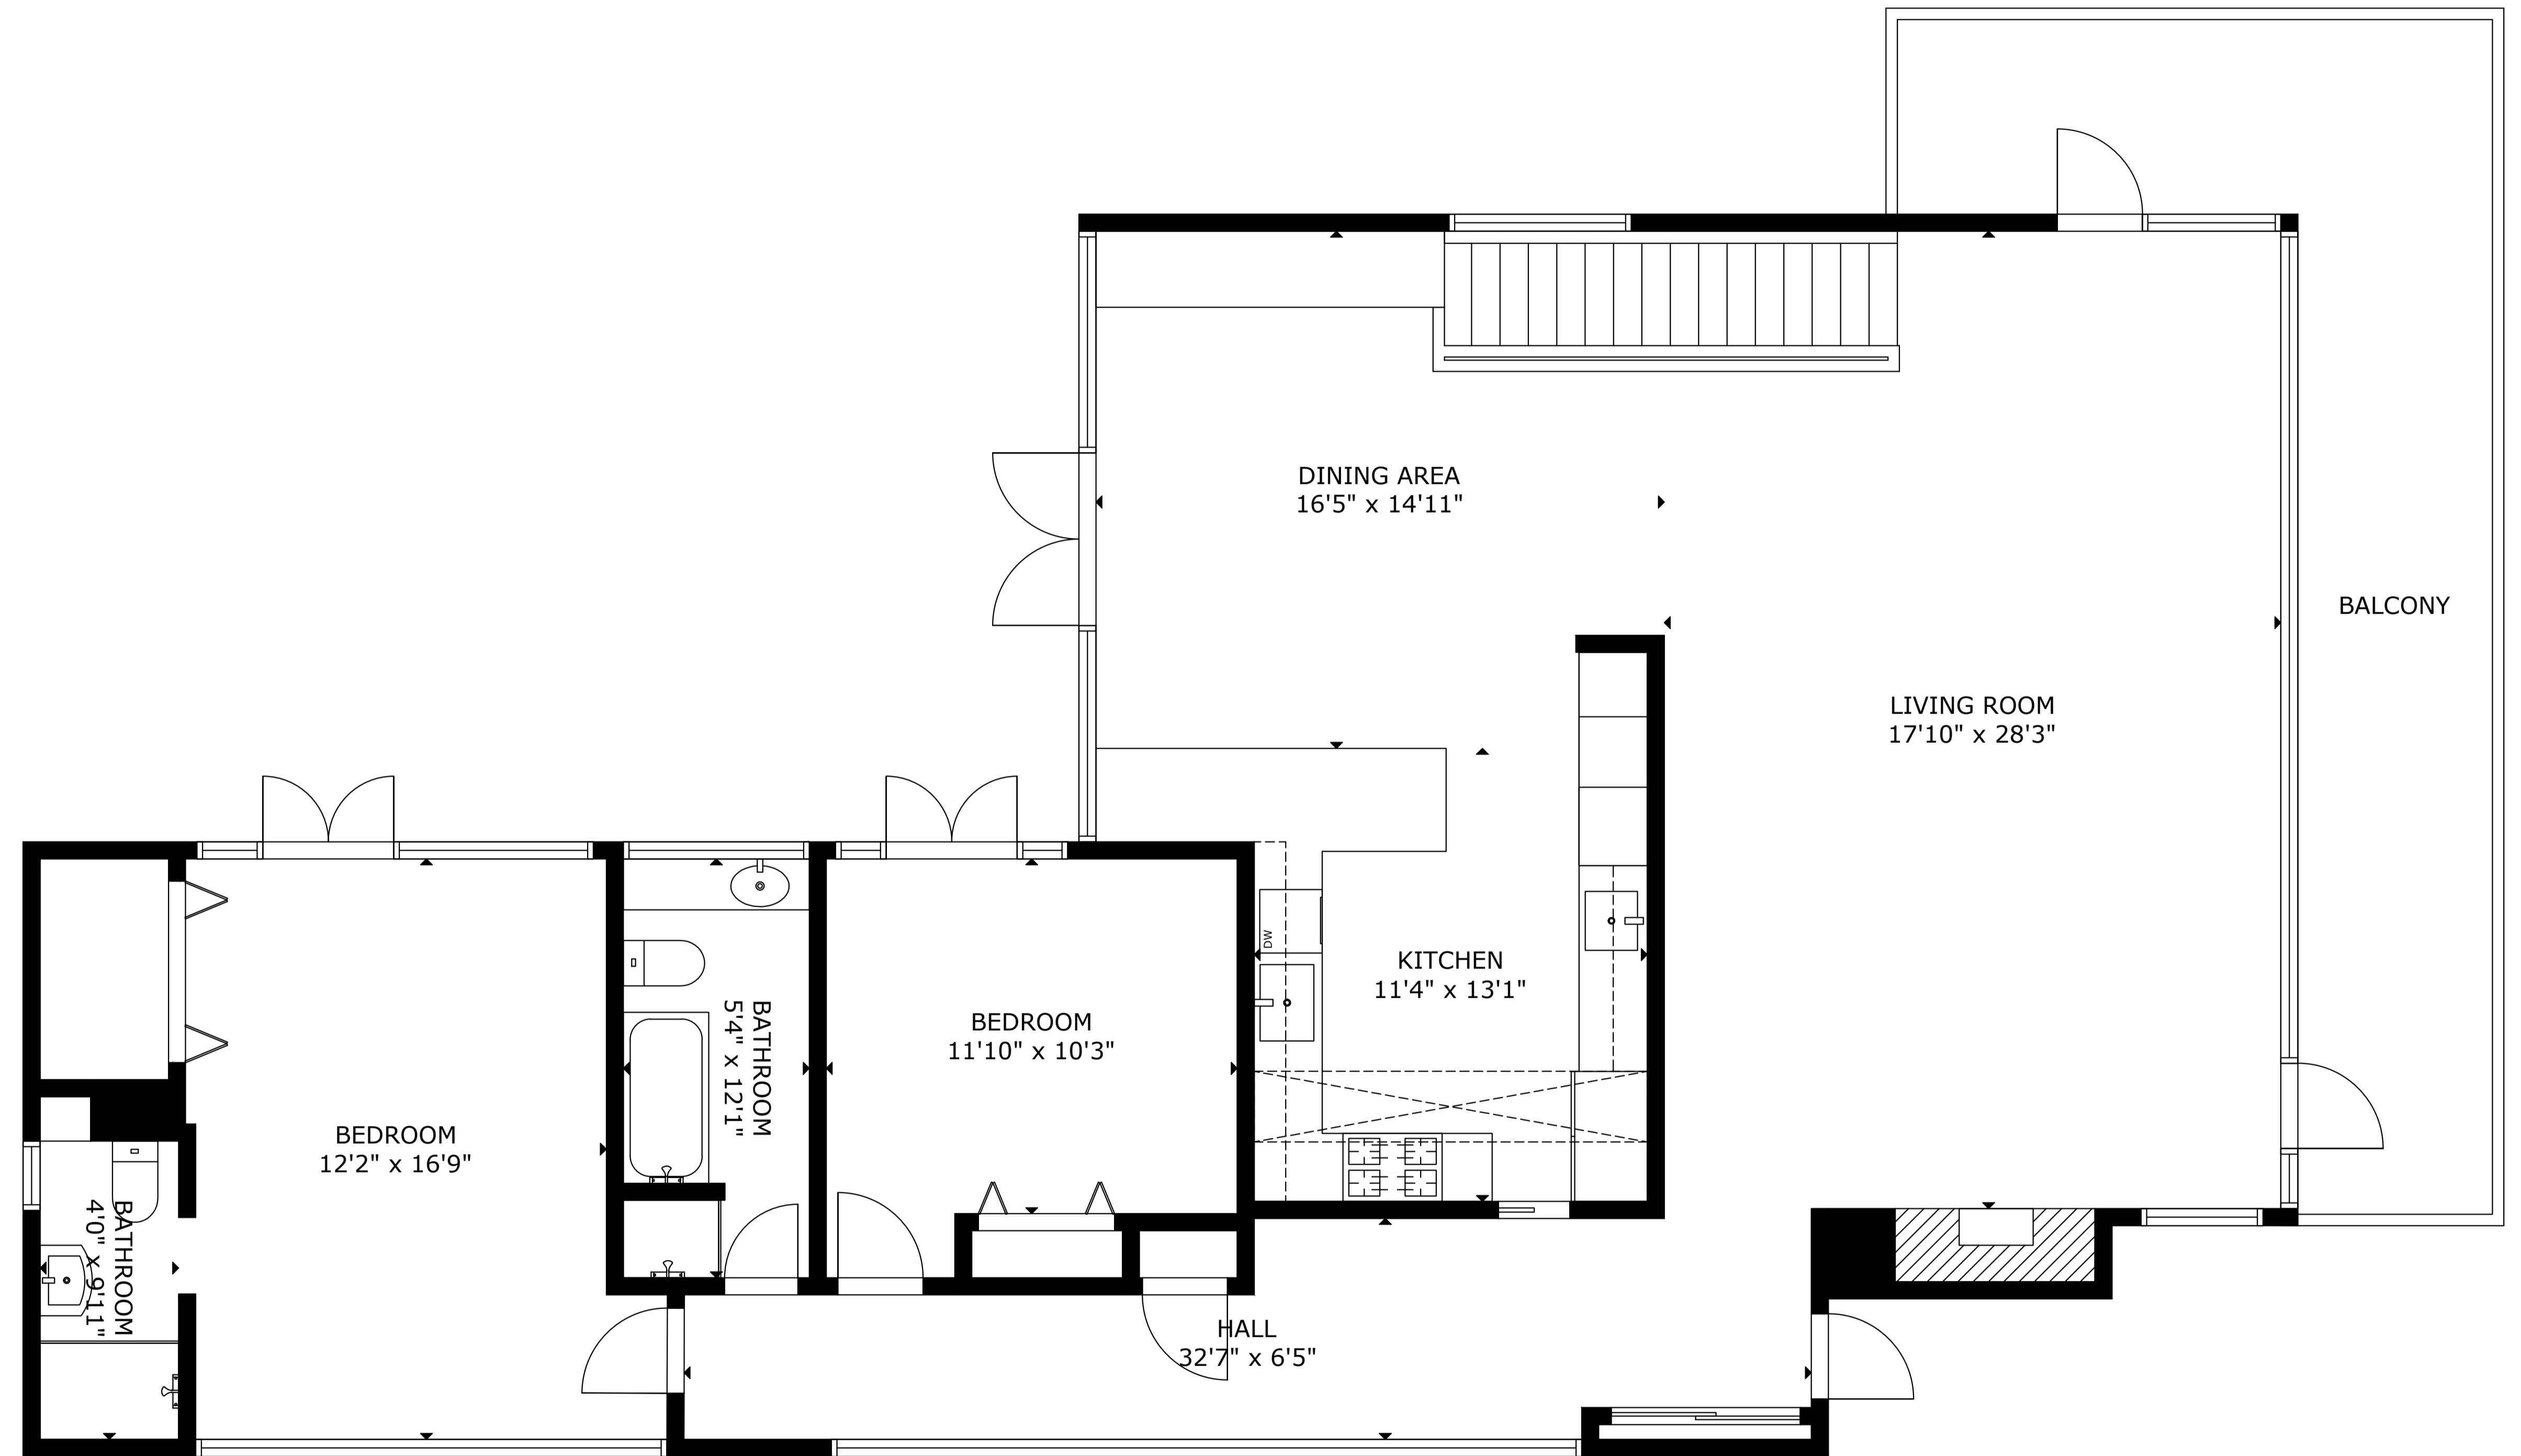

FLOOR 1

FLOOR 2

GROSS INTERNAL AREA
 TOTAL: 2,473 sq ft
 FLOOR 1: 840 sq ft, FLOOR 2: 1,633 sq ft
 SIZE AND DIMENSIONS ARE APPROXIMATE, ACTUAL MAY VARY.