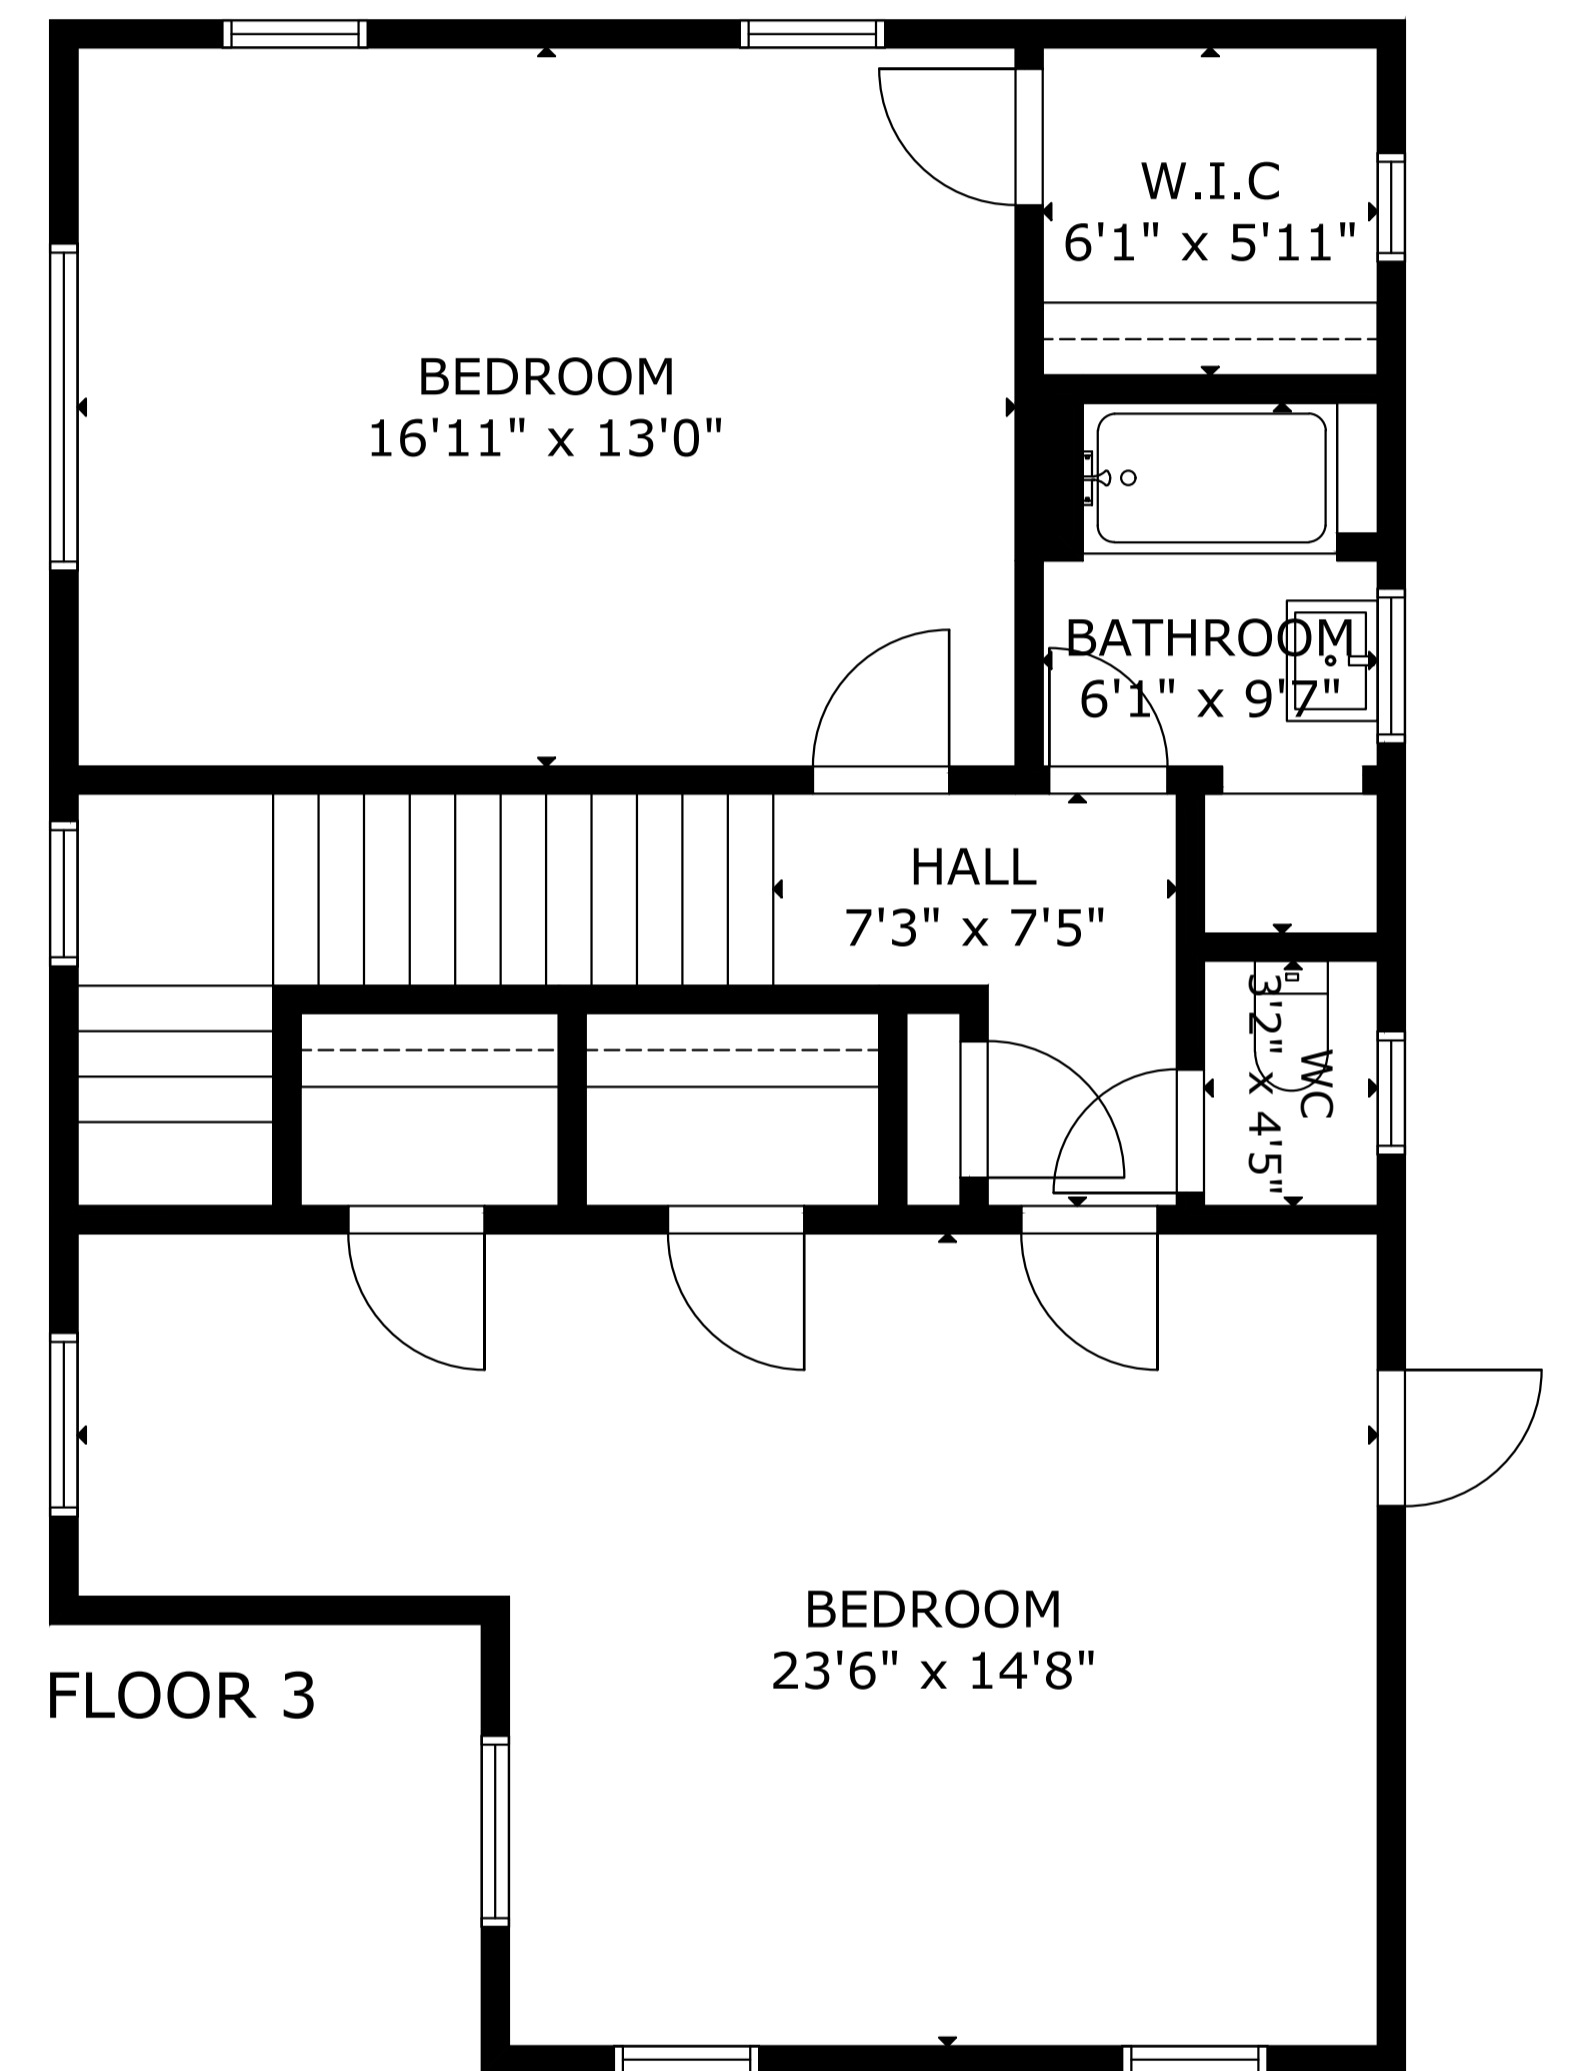

FLOOR 1

FLOOR 2

FLOOR 3

GROSS INTERNAL AREA
 TOTAL: 2,656 sq.ft
 FLOOR 1: 398 sq.ft, FLOOR 2: 1,475 sq.ft, FLOOR 3: 783 sq.ft
 EXCLUDED AREAS: GARAGE: 227 sq.ft
 SIZE AND DIMENSIONS ARE APPROXIMATE, ACTUAL MAY VARY