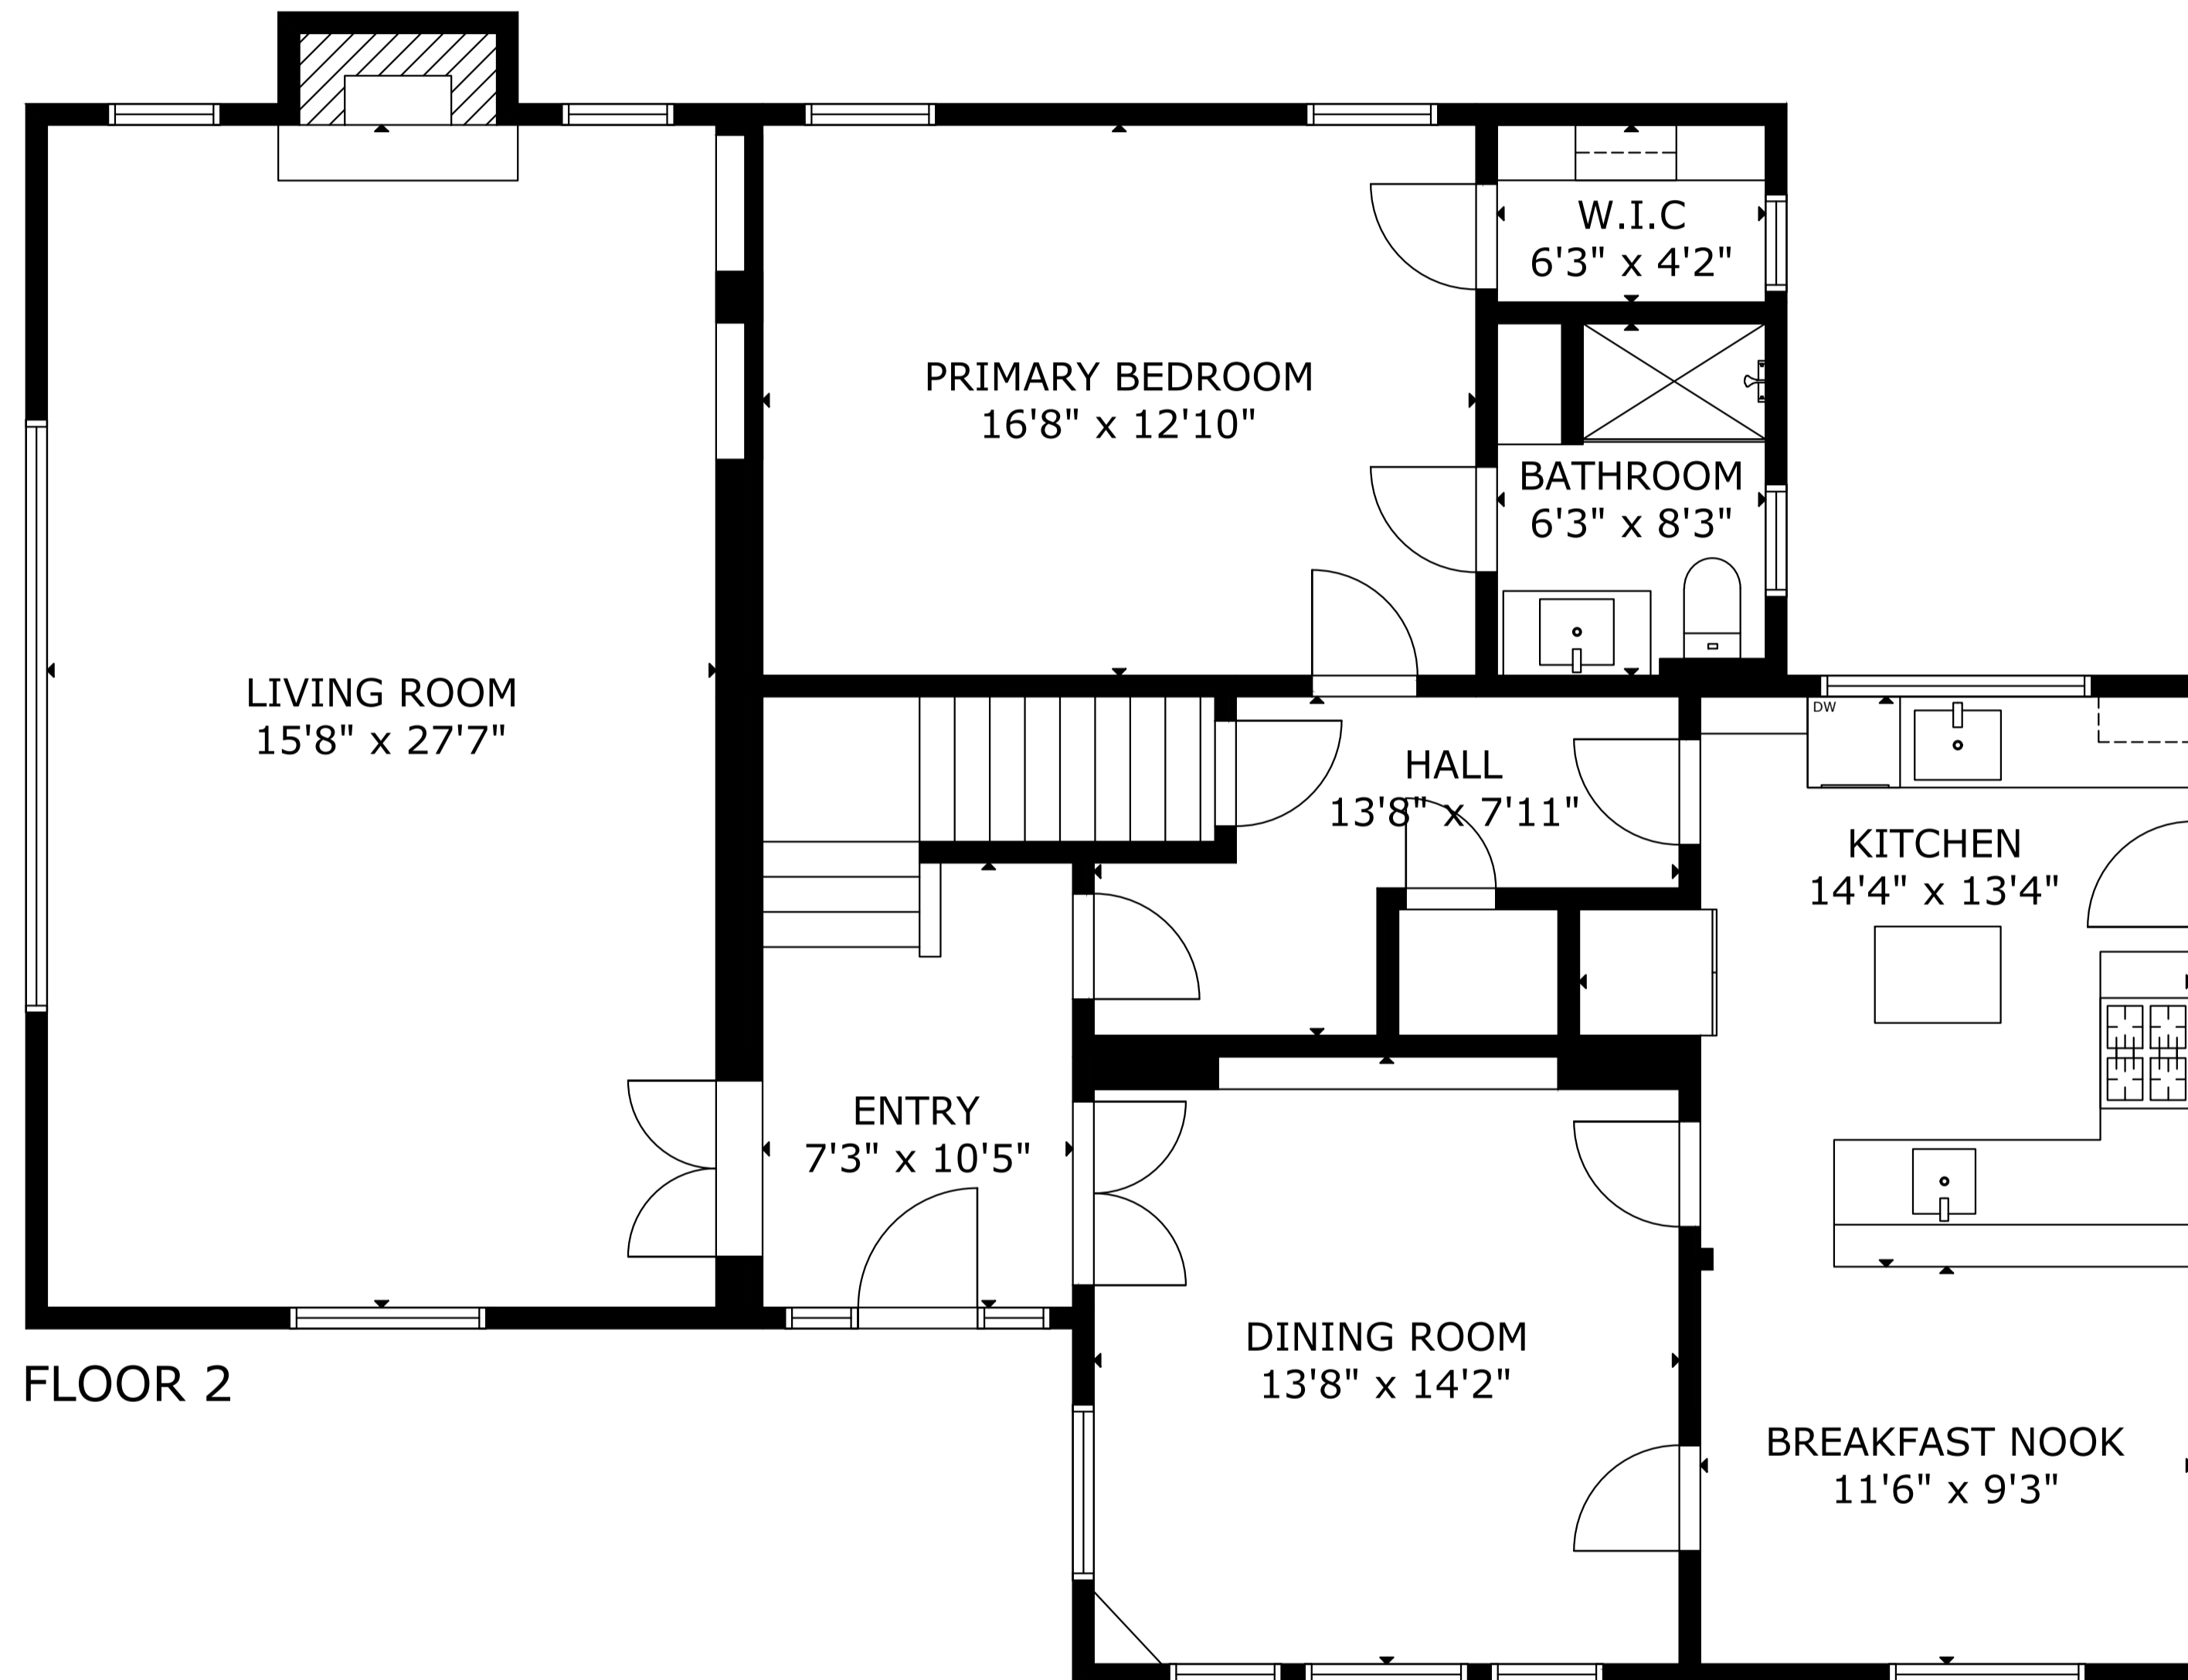

FLOOR 1

FLOOR 2

FLOOR 3

GROSS INTERNAL AREA
 TOTAL: 2,656 sq.ft
 FLOOR 1: 398 sq.ft, FLOOR 2: 1,475 sq.ft, FLOOR 3: 783 sq.ft
 EXCLUDED AREAS: GARAGE: 227 sq.ft
 SIZE AND DIMENSIONS ARE APPROXIMATE, ACTUAL MAY VARY