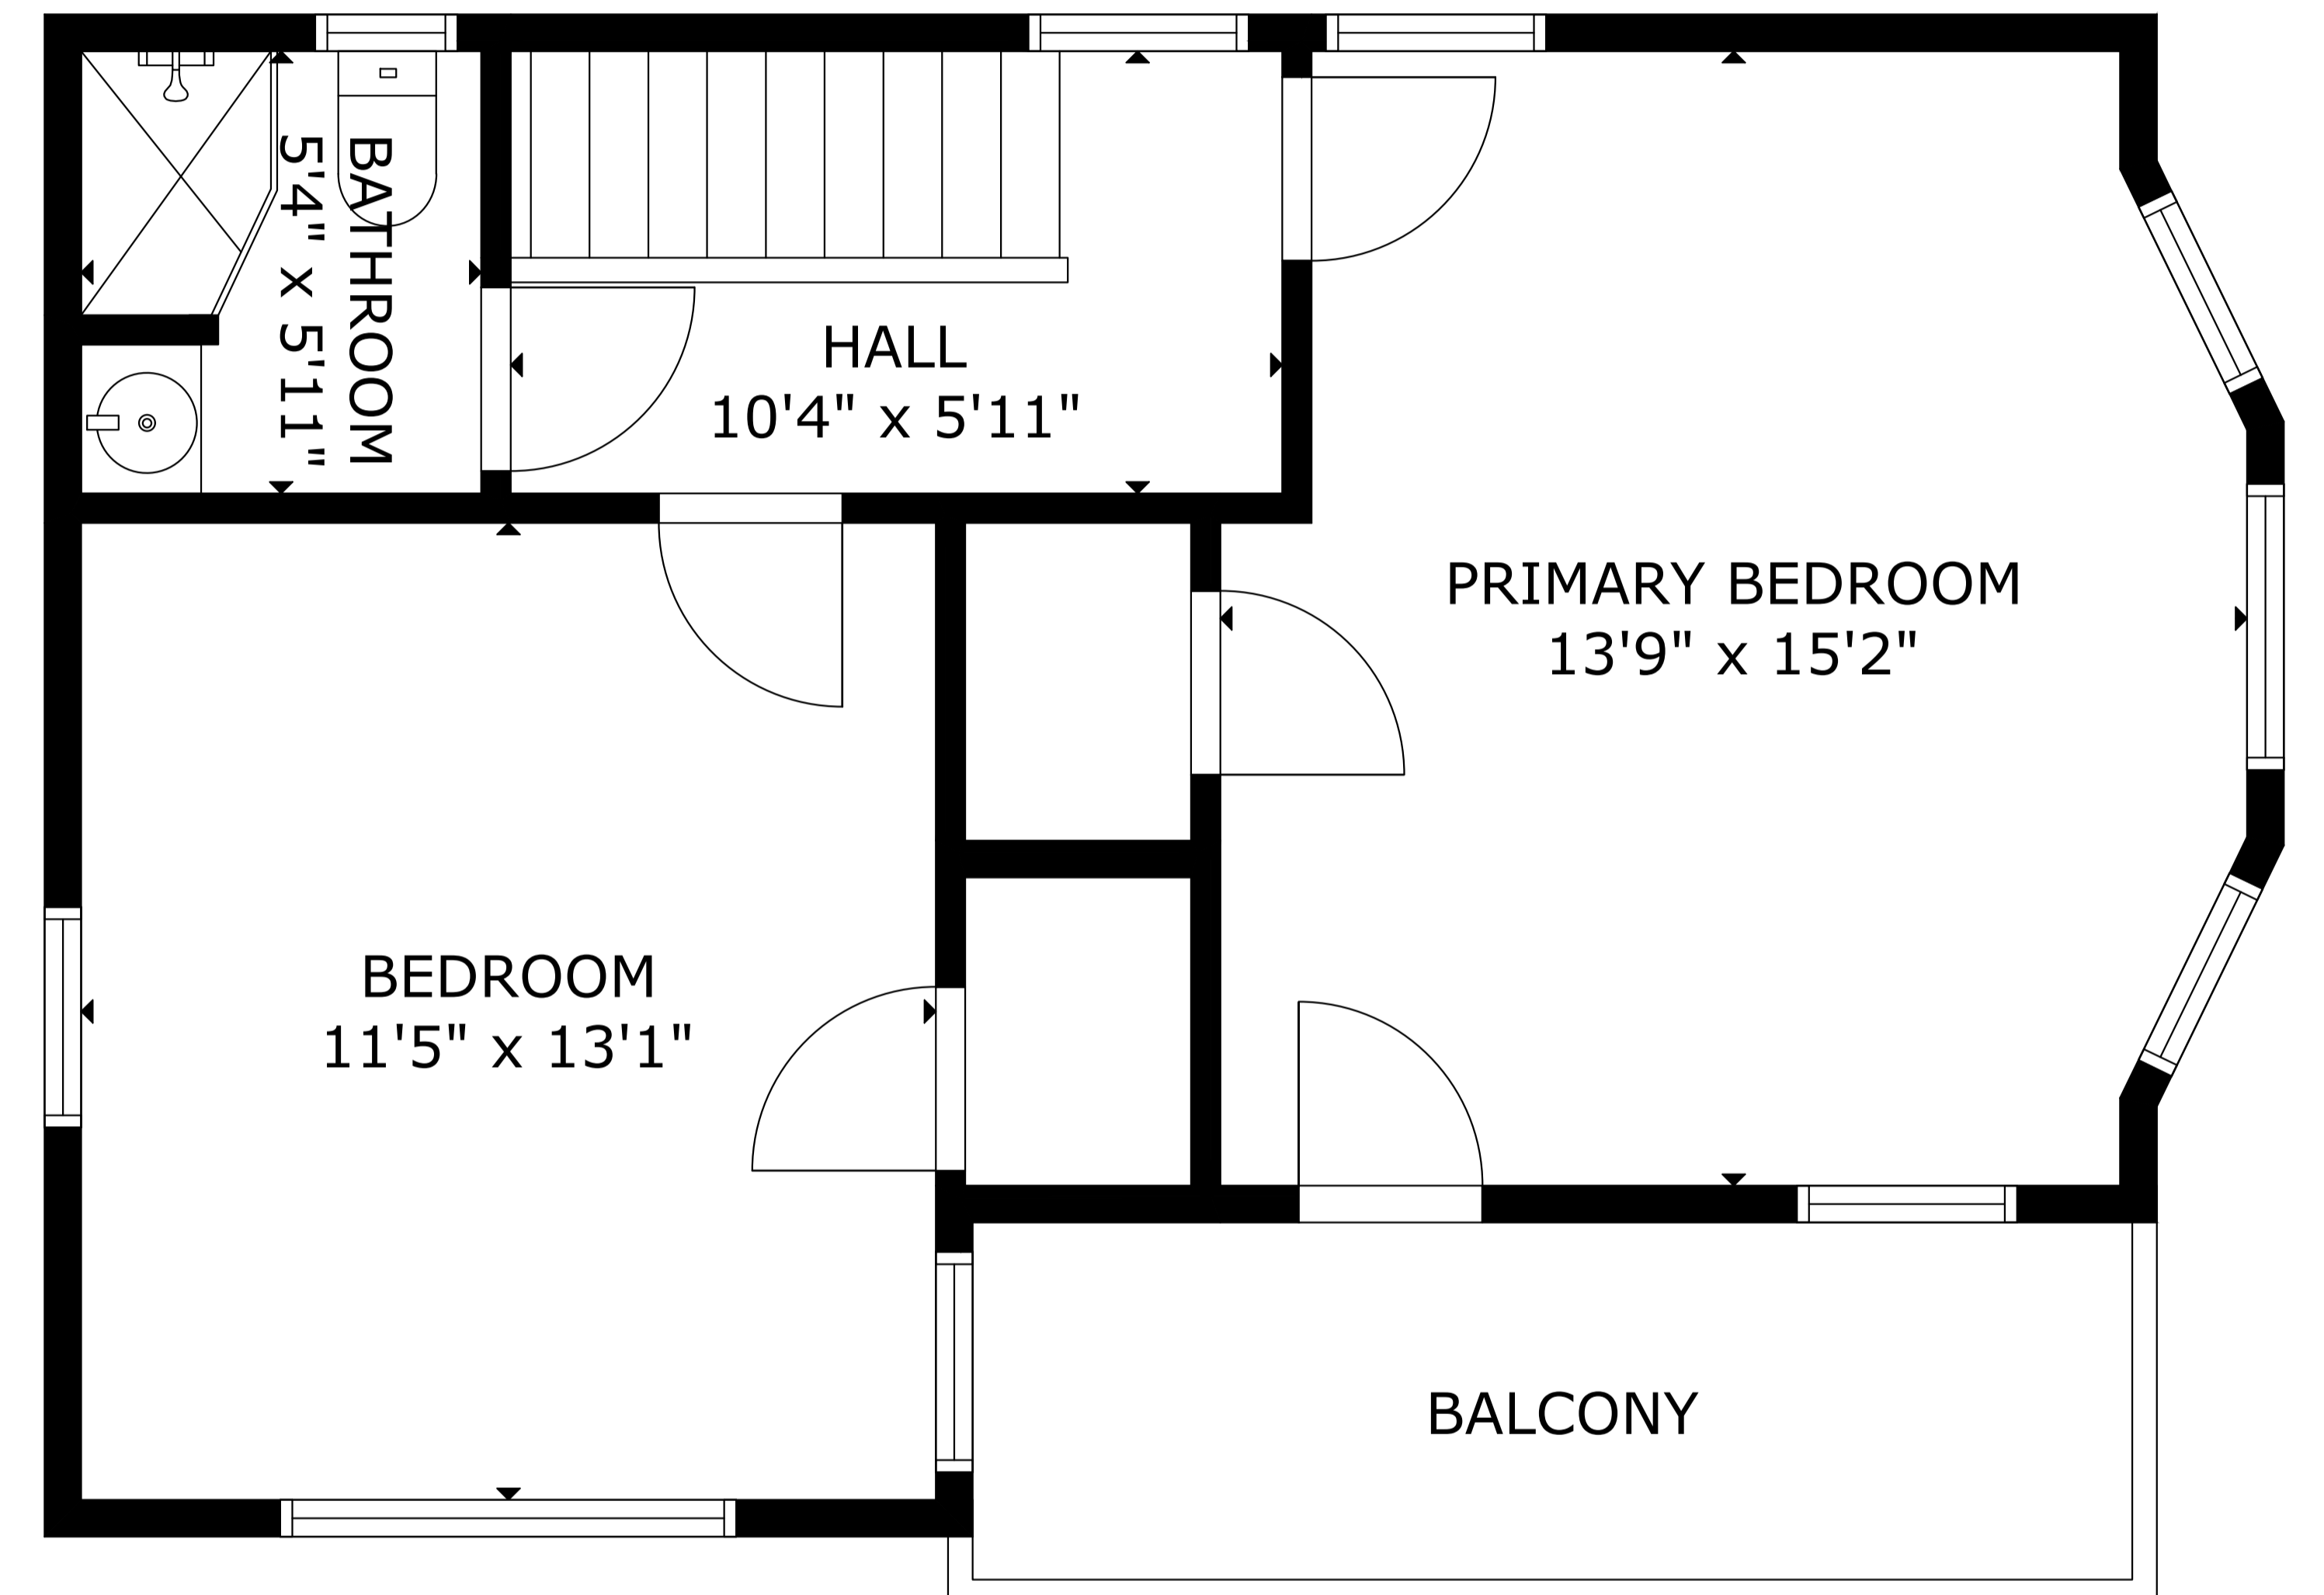

FLOOR 1

FLOOR 2

GROSS INTERNAL AREA
 TOTAL: 1,018 sq ft
 FLOOR 1: 539 sq ft, FLOOR 2: 479 sq ft
 SIZE AND DIMENSIONS ARE APPROXIMATE, ACTUAL MAY VARY